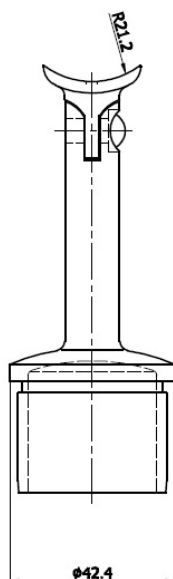

PRODUCT SHEET

Description:

Round Flexible Rail Support, SS316-Brushed, $\varnothing 42,4 \times 2,0 \times 79$ mm

Item number:

22.10.405-0

Units	Box	Carton	HS Code	Barcode
Pcs.	2	16	8302419000	 5704866108577