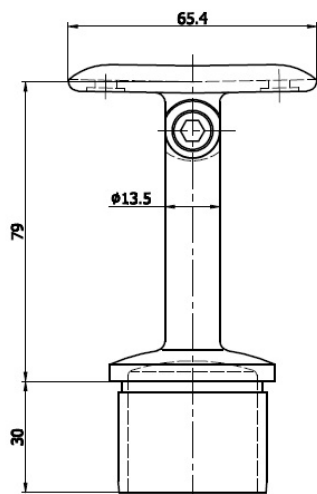

PRODUCT SHEET

Description:

Round Flexible Rail Support, SS316-Brushed, $\varnothing 42,4 \times 2,0 \times 79$ mm

Item number:

22.10.405-0

Units	Box	Carton	HS Code	Barcode
Pcs.	2	16	8302419000	 5704866108577